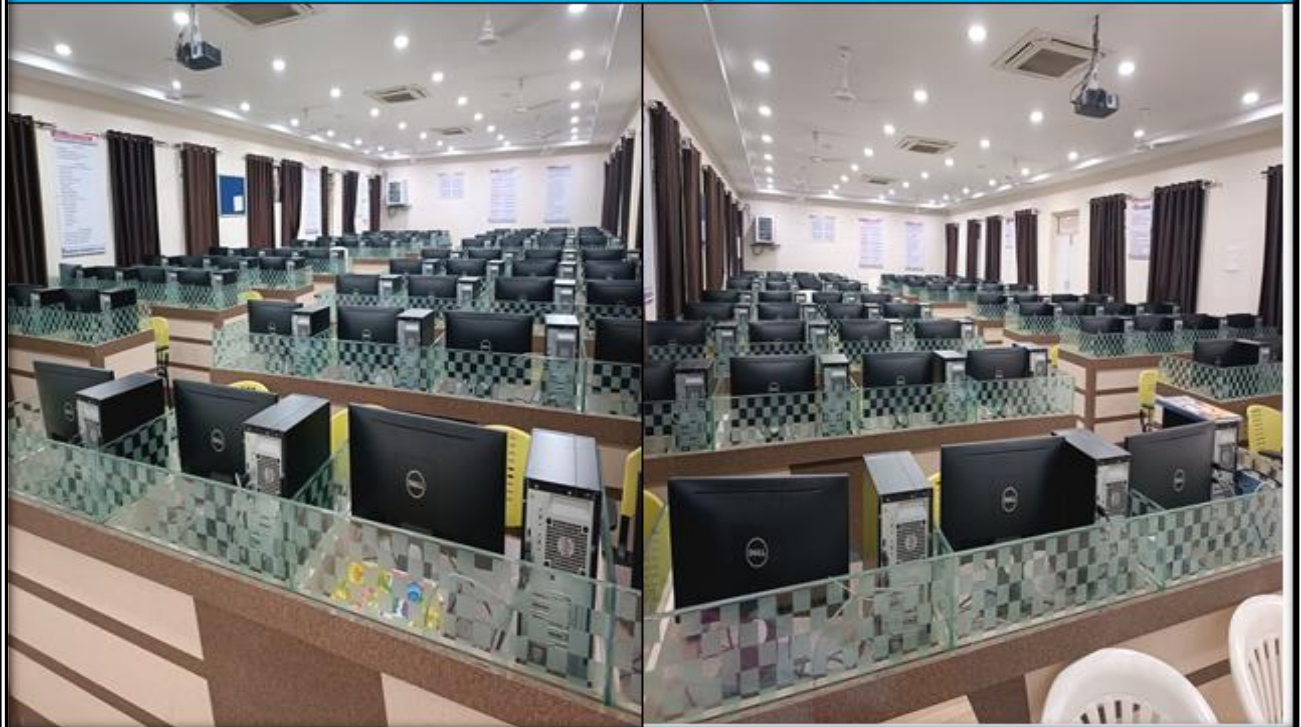

Laboratory - 1